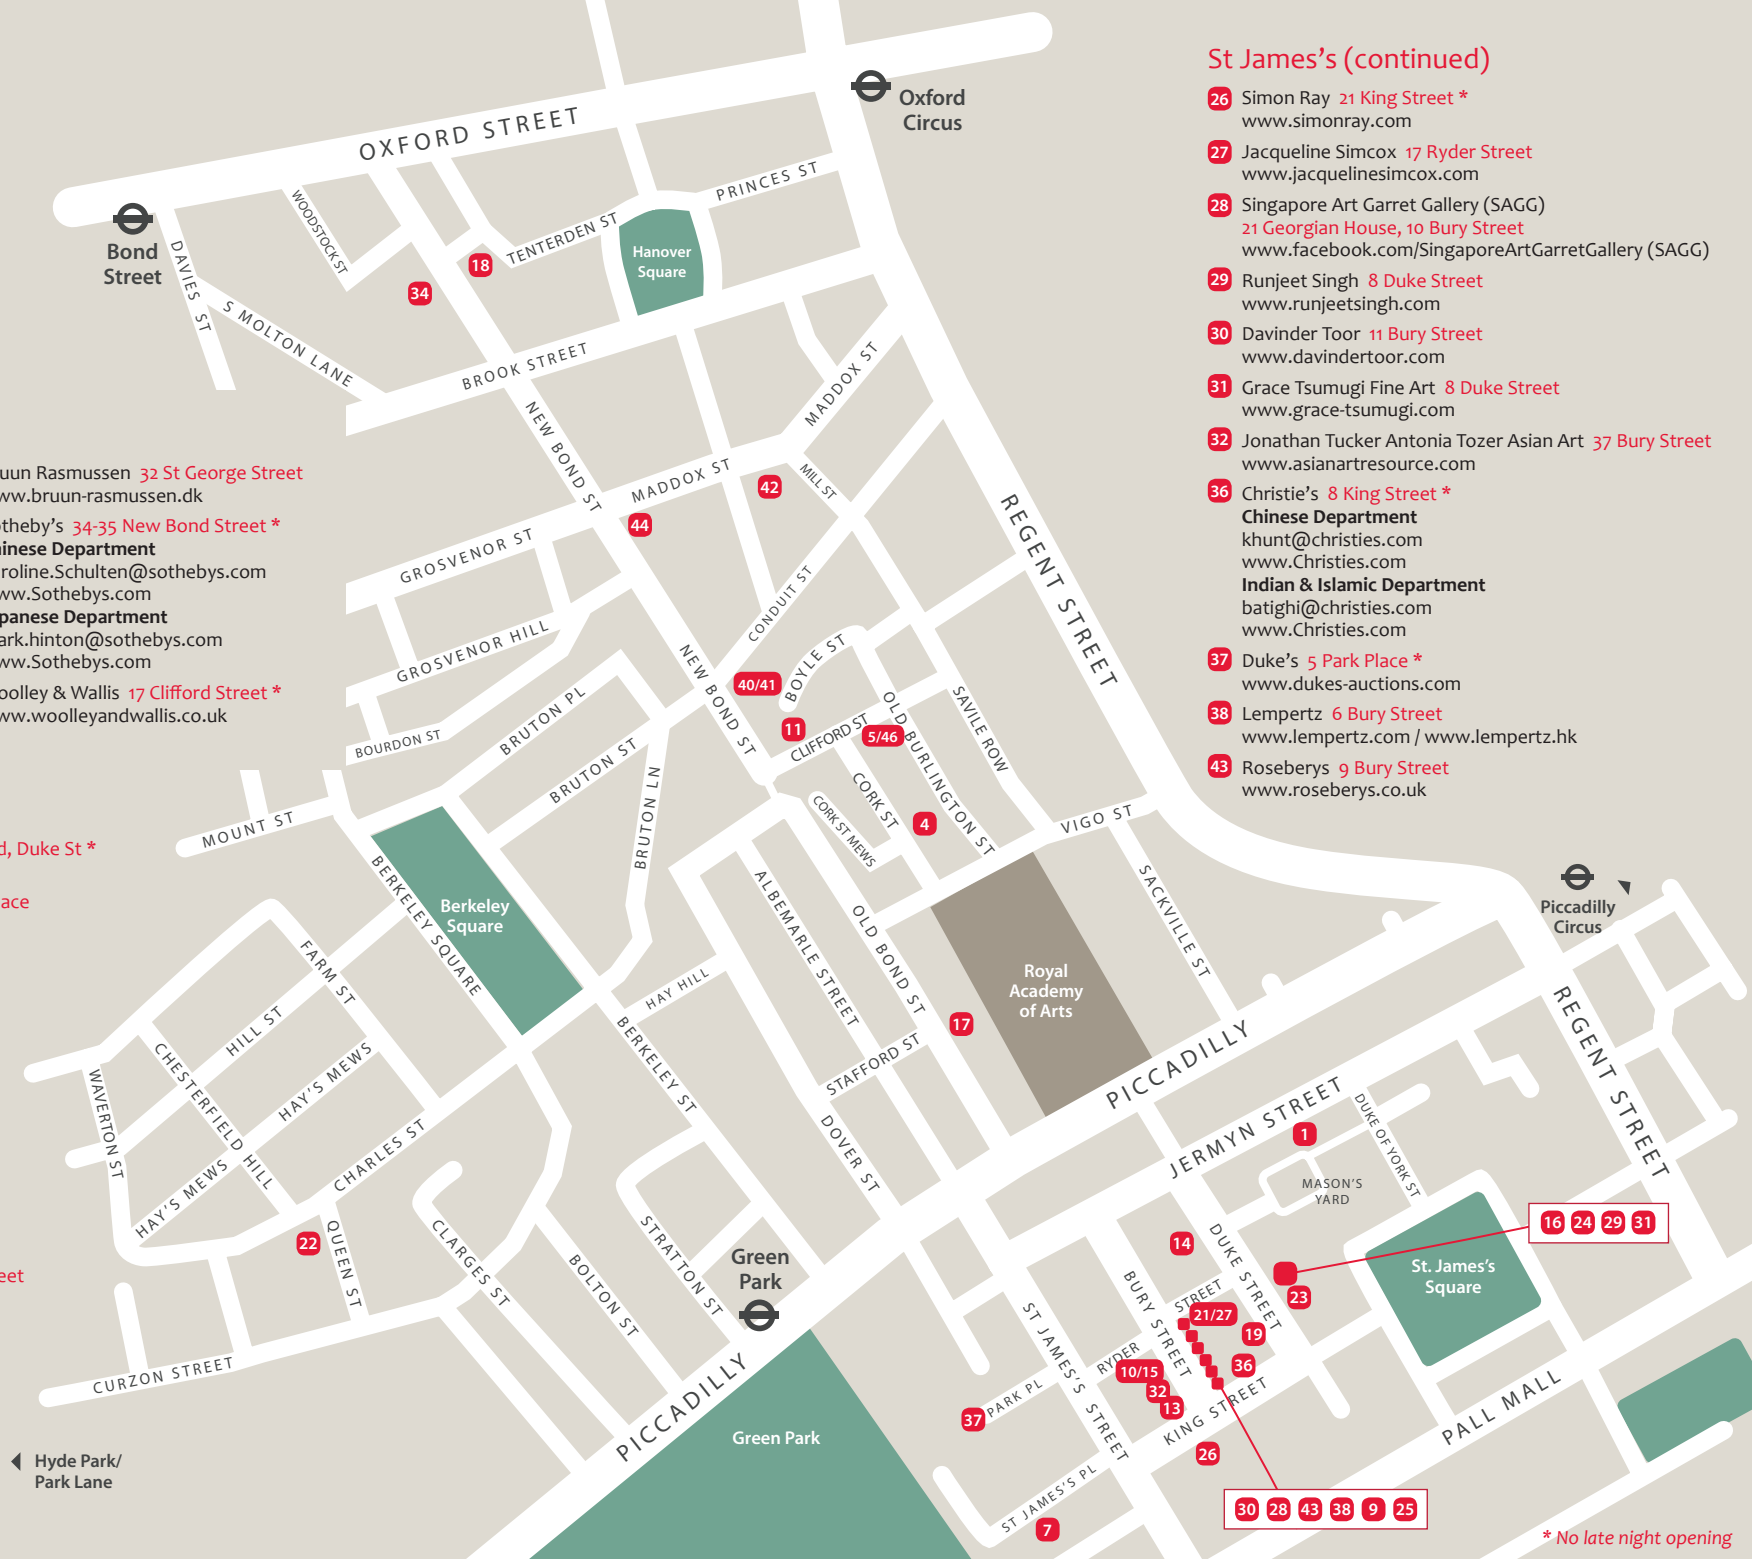

St James's (continued)

- **26** Simon Ray **21 King Street ***
  www.simonray.com
- **27** Jacqueline Simcox **17 Ryder Street**
  www.jacquelinesimcox.com
- **28** Singapore Art Garret Gallery (SAGG)
  21 Georgian House, 10 Bury Street
  www.facebook.com/SingaporeArtGarretGallery (SAGG)
- **29** Runjeet Singh **8 Duke Street**
  www.runjeetsingh.com
- **30** Davinder Toor **11 Bury Street**
  www.davindertoor.com
- **31** Grace Tsumugi Fine Art **8 Duke Street**
  www.grace-tsumugi.com
- **32** Jonathan Tucker Antonia Tozer Asian Art **37 Bury Street**
  www.asianartresource.com
- **36** Christie's **8 King Street ***
  Chinese Department
  khunt@christies.com
  www.Christies.com
  Indian & Islamic Department
  batighi@christies.com
  www.Christies.com
- **37** Duke's **5 Park Place ***
  www.dukes-auctions.com
- **38** Lempertz **6 Bury Street**
  www.lempertz.com / www.lempertz.hk
- **43** Roseberys **9 Bury Street**
  www.roseberys.co.uk

* No late night opening